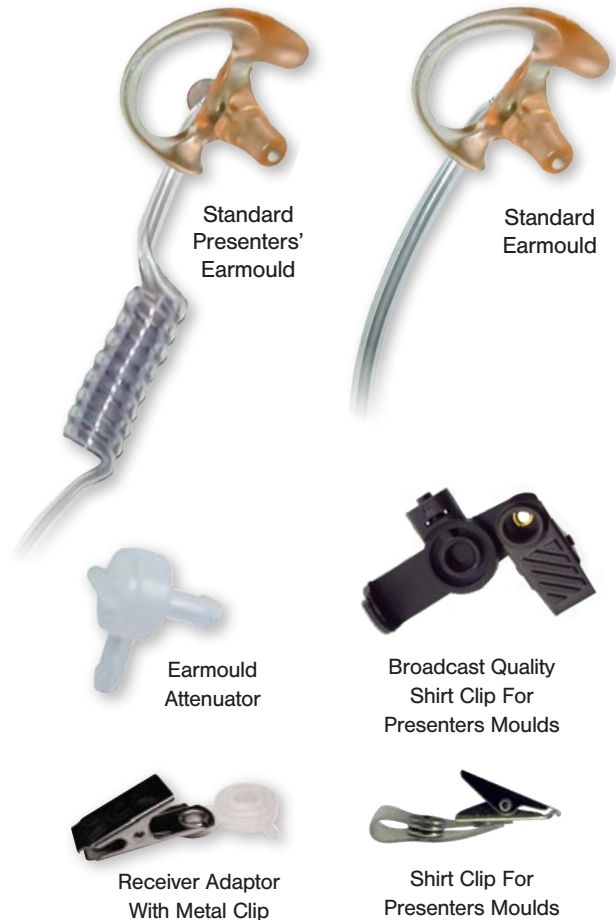

Generic Fit Earmoulds

Soft pliable open earmould attenuator. Available in 3 sizes for left or right ears, with or without link tubing. Presenters' version also available with coiled tubing, attenuator and standard earphone adaptor. Presenters' earmould replacement tubing also available.

Standard Earmould - Without Tubing

ACC149S	Small - Left
ACC149T	Medium - Left
ACC149U	Large - Left
ACC149V	Small - Right
ACC149W	Medium - Right
ACC149X	Large - Right

Standard Earmould - With Tubing

ACC149L	Small - Left
ACC149M	Medium - Left
ACC149N	Large - Left
ACC149P	Small - Right
ACC149Q	Medium - Right
ACC149R	Large - Right

Standard Presenters' Earmould - With Coiled Tubing, Attenuator & Earphone Adaptor

ACC342A	Small - Left
ACC342B	Medium - Left
ACC342C	Large - Left
ACC342D	Small - Right
ACC342E	Medium - Right
ACC342F	Large - Right

Standard Presenters' Earmould - 90° Bend - With Coiled Tubing, Attenuator & Earphone Adaptor

ACC342H	Small - Left
ACC342J	Medium - Left
ACC342K	Large - Left
ACC342L	Small - Right
ACC342N	Medium - Right
ACC342M	Large - Right

Generic Presenters' Earmould

ACC148H-SML-L	Small - Left
ACC148H-MED-L	Medium - Left
ACC148H-LRG-L	Large - Left
ACC148H-SML-R	Small - Right
ACC148H-MED-R	Medium - Right
ACC148H-LRG-R	Large - Right

Shirt Clips For Presenters Moulds

ACC148L	Shirt Clip
ACC148LNC	Broadcast Quality Shirt Clip

Receiver Adaptor With Metal Clip

ACC145D	Adaptor With Metal Clip

Earmould Attenuator

ACC342G	Earmould Attenuator

Presenters' Earmould Replacement Tubing

ACC148RTC-COM	Complete Coiled Tube
ACC148RTH	Hard Tube
ACC148RTS	Straight Tube
ACC148RTS-COM	Complete Straight Tube

Coiled Tubing

ACC148Q	Clear - Left Or Right Ear
ACC148Q-BLK	Black - Left Or Right Ear
ACC148Q-DISL	DisappEar - Left
ACC148Q-DISR	DisappEar - Right