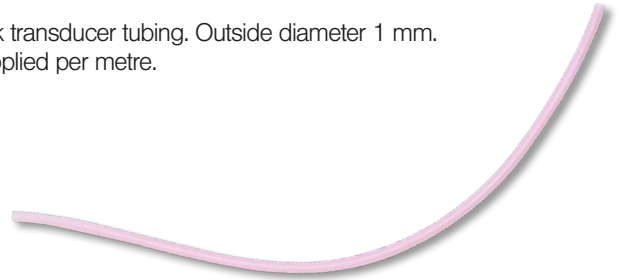

Microphone Tubing

For ITE and ITC hearing systems. Outside diameter 1.6 mm, inside diameter 1 mm. Supplied per metre.

ACC222B Microphone Tubing

Transducer Tubing

Pink transducer tubing. Outside diameter 1 mm. Supplied per metre.