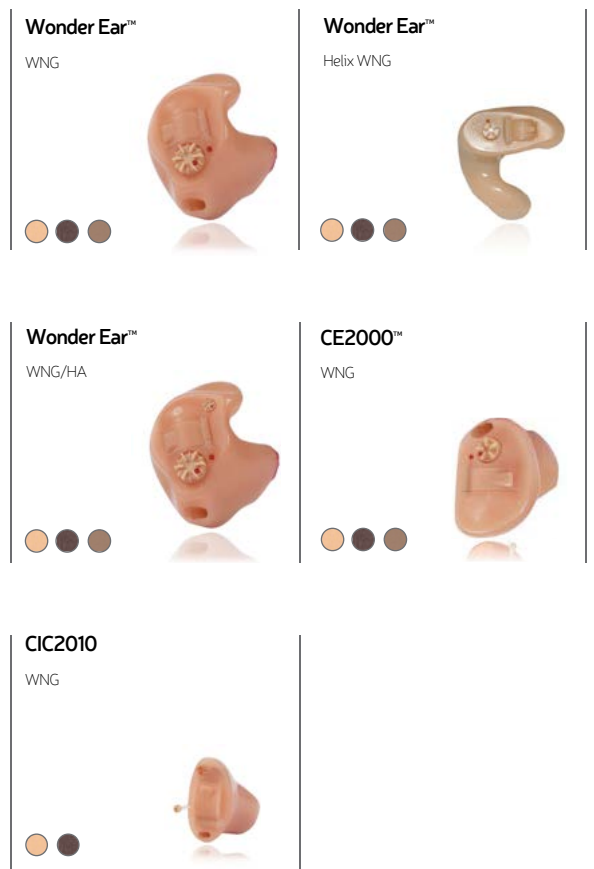

Standard Custom

Tinnitus Systems - Non Programmable

Featuring smooth, wide-band white noise, these devices are available as stand-alone white noise generators or WNG/hearing aid combinations, offering amazing versatility to patients who suffer a hearing loss and have a form of tinnitus.