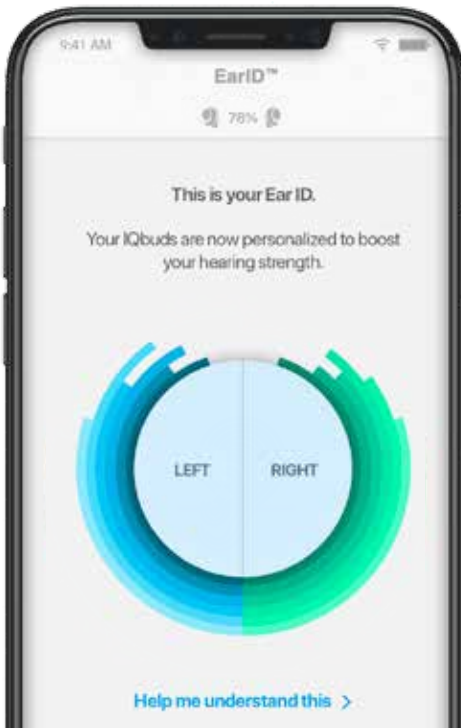

SELF FIT, SELF ASSESS, AUTO CALIBRATE
TO YOUR OWN UNIQUE HEARING PROFILE

OVERVIEW

IQbuds BOOST is the most advanced assistive listening device on the market today. Built with all the great features as our award-winning IQbuds; we've added Ear ID™, a clinically backed audiometric hearing assessment that calibrates the IQbuds to your unique hearing profile.

FEATURES

- Ear ID™ - Self Fit, Self Assess, Auto Calibrate
- SINC™ - Blend and Augment ambient noise
- High Fidelity Audio
- Hands-free calling
- Tap-touch control with Siri and Google
- Customizable tips for a secure fit; Includes Comply foam tips
- Best-in-class battery life with 20 hours on-the-go audio streaming, and 32 hours assistive audio

Ear ID™

Ear ID™ is an intelligent audiometric system that learns how you hear and automatically adjusts the IQbuds to your hearing prescription.

- 1 Every ear is different and everyone hears differently. Ear ID™ creates a unique hearing profile for you by evaluating how you hear the world and then calibrating your IQbuds™ for a personalized listening experience
- 2 Ear ID™ is built on technology that has been independently and clinically validated as compared to conventional clinic based audiometry.